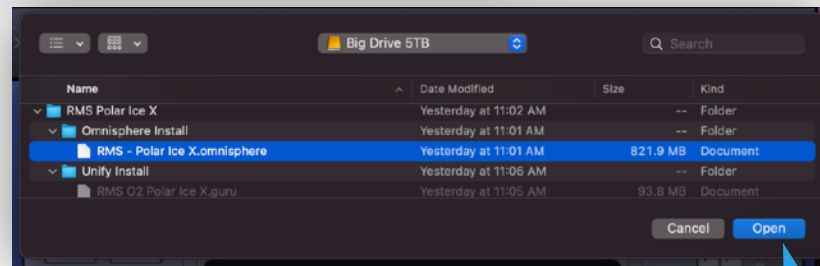

- D. Read the advisory notice and click **“Continue”**