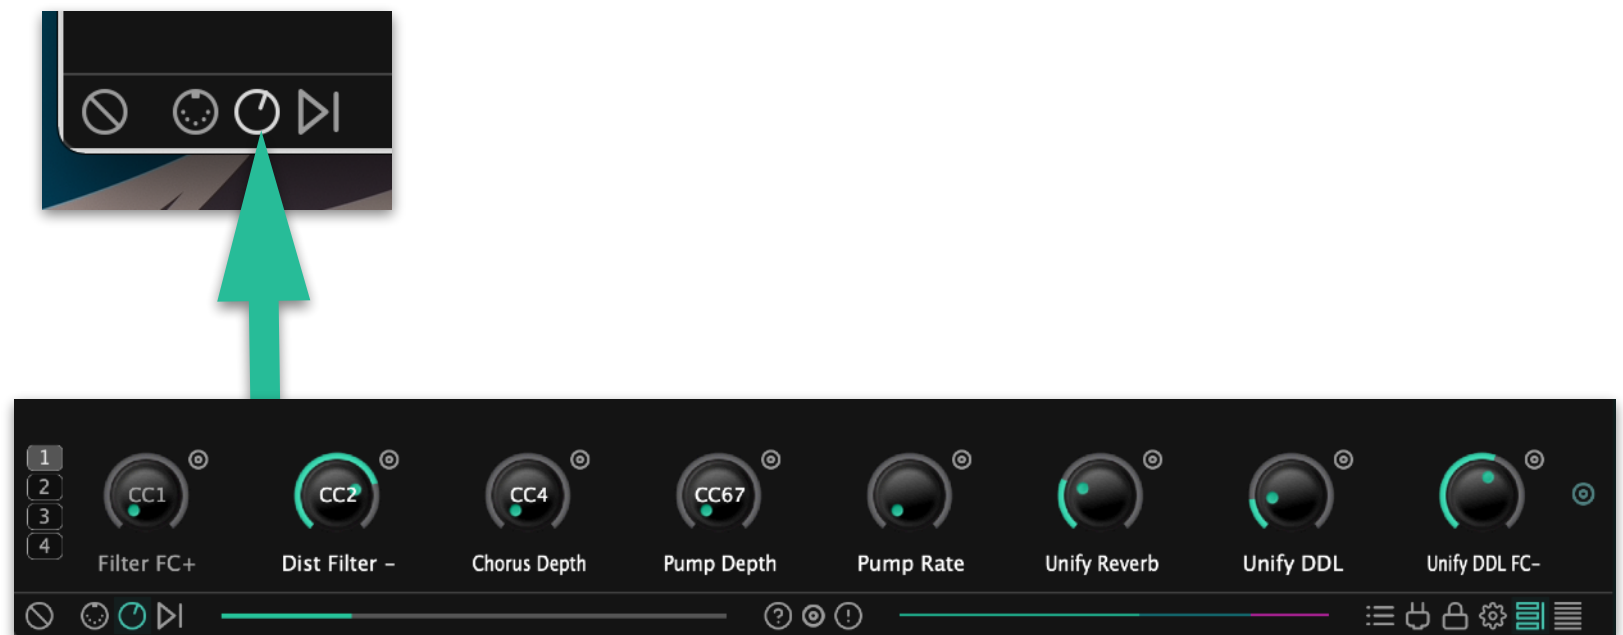

There are 219 sounds in the Unify Enhanced version. Each sound is mapped to the modwheel. If you click on the Omnisphere instrument box- this will open up Omnisphere.

Clicking on the macro knob icon will open up the macro knob panel - where each Arcturus patch is mapped to creative FX like distortion, chorus, Pump House, reverb and delay. Explore these knobs as they can transform each sound in new and exciting ways (my personal favourite is Pump House - turn up the Pump Depth knob and enjoy!)