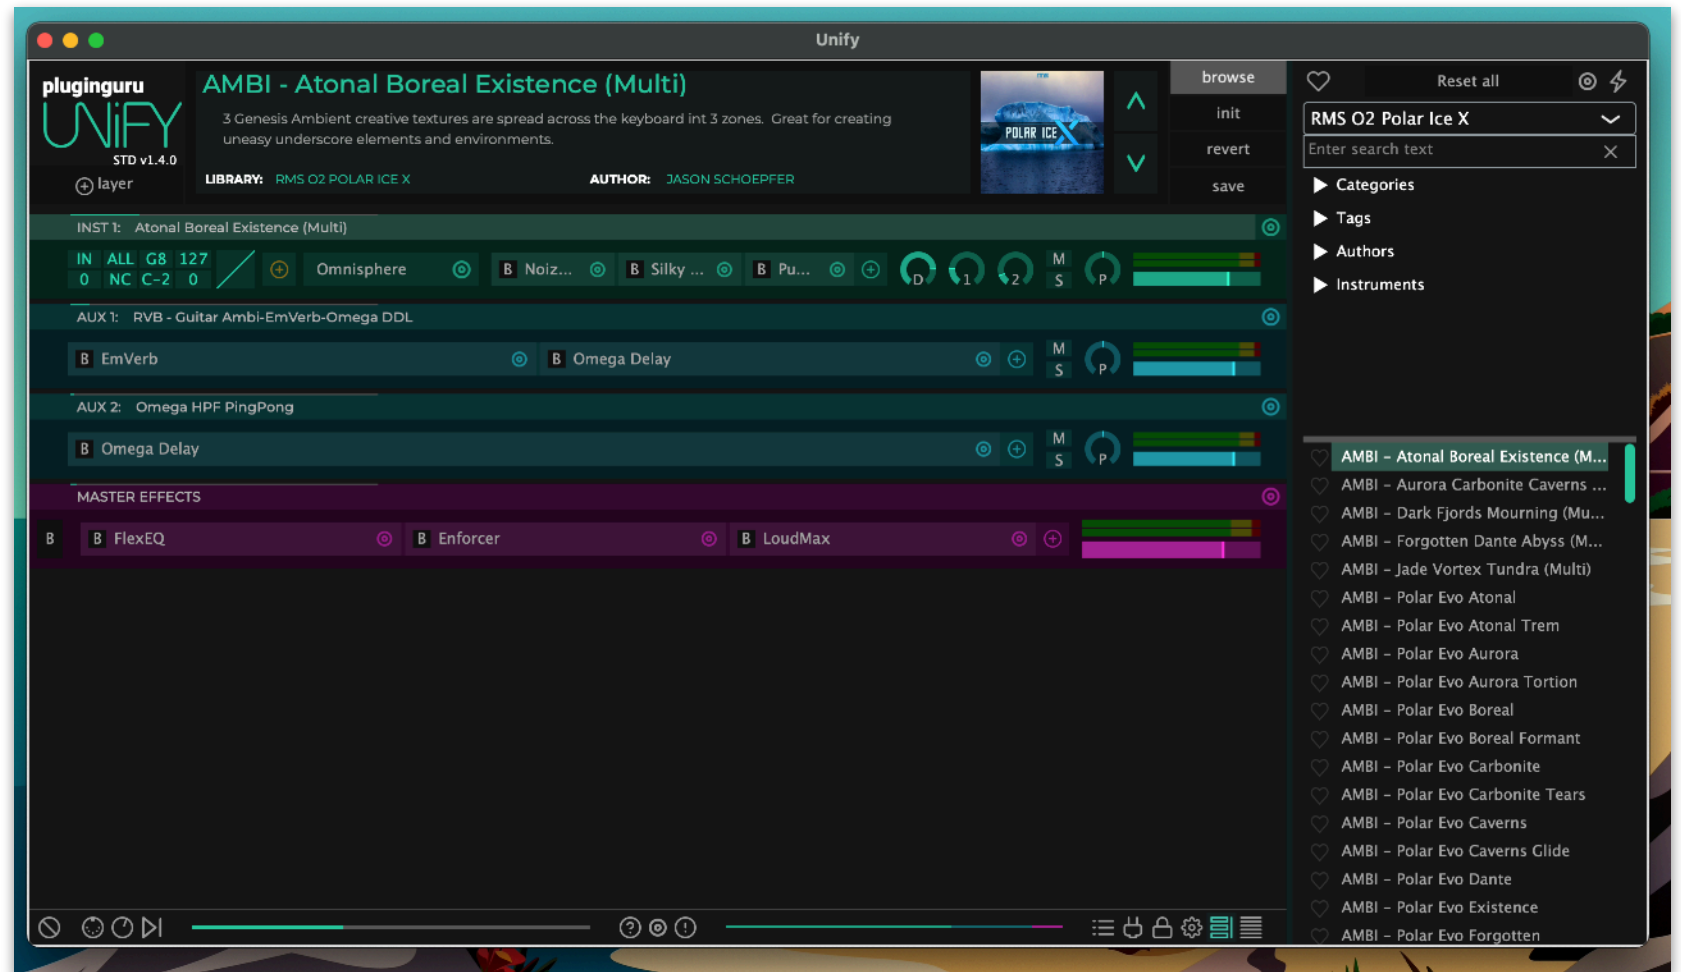

To install, **FIRST make sure you have properly installed the .omnisphere master collection** - if you do not do this you will get errors with missing sound sources. Once installed, open up Unify (screen shot

shows standalone version). Click on the gear icon to open up the setup menu

Click on the green "Select .guru file..."

Navigate to the RMS Arcturus Unify Install folder and select **RMS O2 Arcturus.guru**

Follow on-screen instructions.

You have now installed the Unified version of Arcturus and can now easily enjoy every patch and multi found in the standalone Omnisphere version.

There are 219 sounds in the Unify Enhanced version. Each sound is mapped to the modwheel. If you click on the Omnisphere instrument box- this will open up Omnisphere.