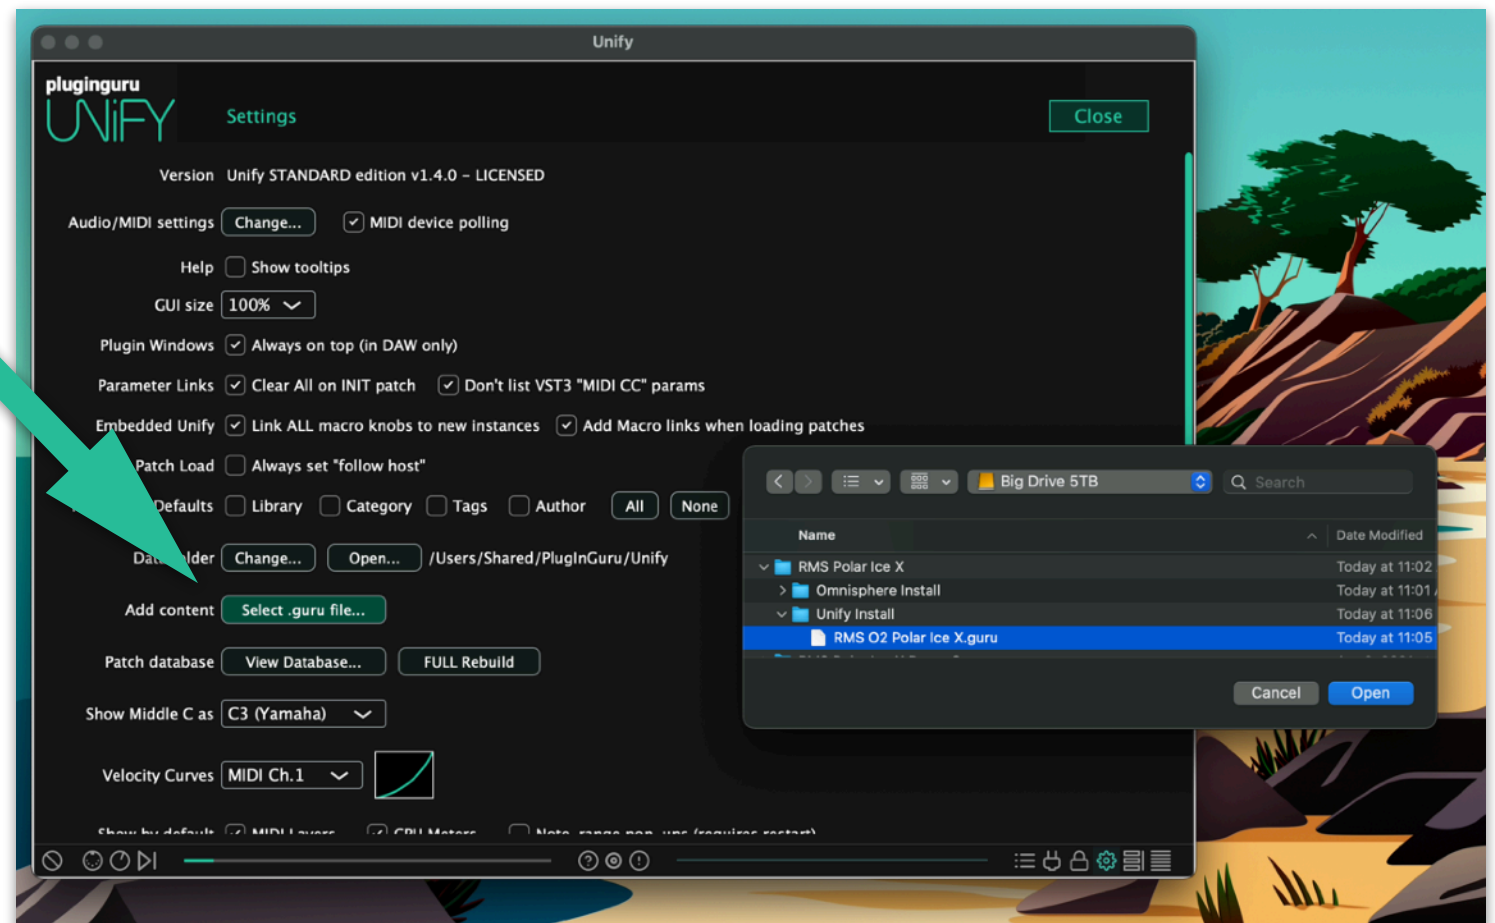

shows standalone version). Click on the gear icon to open up the setup menu

Click on the green "Select .guru file..."

Navigate to the RMS Arcturus Unify Install folder and select **RMS O2 Arcturus.guru**

Follow on-screen instructions.

You have now installed the Unified version of Arcturus and can now easily enjoy every patch and multi found in the standalone Omnisphere version.